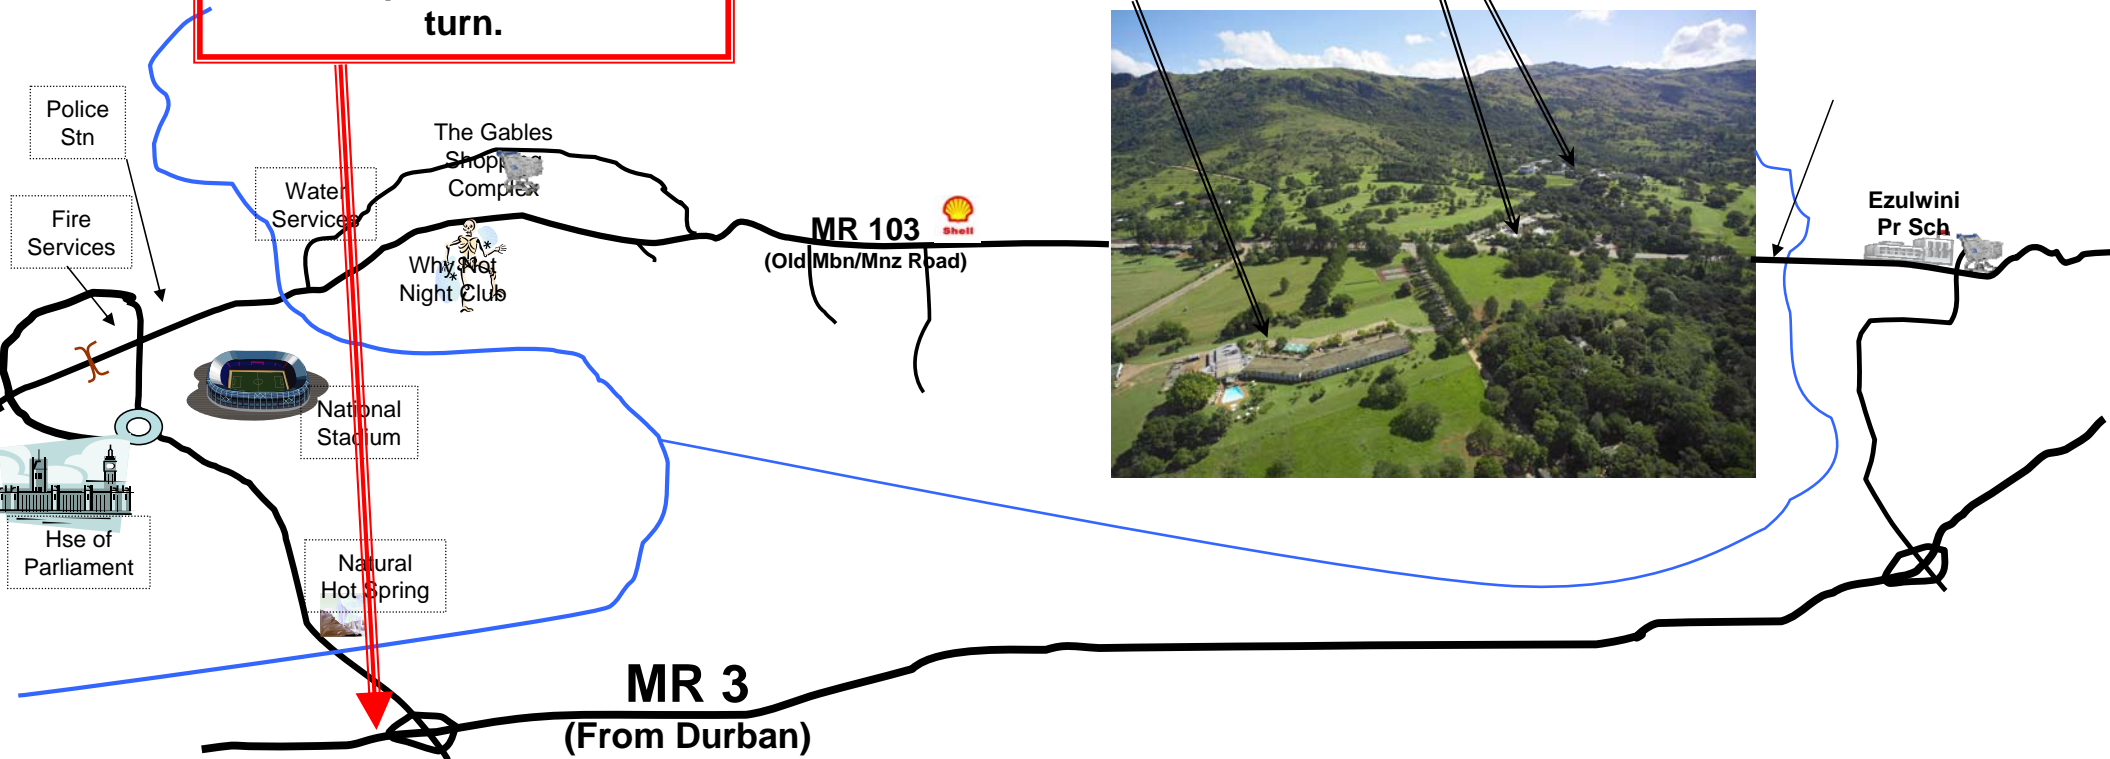

HOW TO GET TO ROYAL SWAZI SPA RESORT

Entry / Exit Into Mbabane

Mbabane (Mountain Inn Traffic Lights)

Eden Guest Hse

Baha'i Schools

Kapola Guest Hse

Pedestrian Overhead bridge

Look out for "Ezulwini Hotels and Casino" Board (brown). Take left off-ramp; first right turn over freeway and keep straight on MR 103

Route:
Dbn – Mpangeni – Mtubatuba –
Hluhluwe – Mkhuze - Golela

RSS - S 26.24.483 E 031.10.180

Lugogo - S 26.24.561 E 031.10.494

Ezulwini – S 26.24.661 E 031.10.676

Look out for “Ezulwini Hotels and Casino” Sign Board (brown) on the left. Off-ramp & take first left turn.

HOW TO GET TO ROYAL SWAZI SPA RESORT