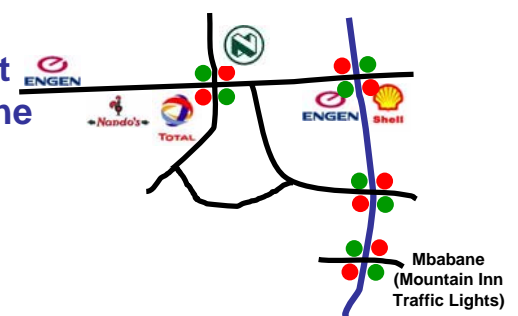

HOW TO GET TO ROYAL SWAZI SPA RESORT

Entry / Exit Into Mbabane

Mbabane (Mountain Inn Traffic Lights)

Eden Guest Hse

Baha'i Schools

Kapola Guest Hse

Pedestrian Overhead bridge

Look out for "Ezulwini Hotels and Casino" Board (brown). Take left off-ramp; first right turn over freeway and keep straight on MR 103

Cuddle Puddle (Natural Hot Springs)

Midway Supermarket

Ezulwini Pr Sch

MR 103

Somnjalose High Sch

MR 3

(To Manzini)

RSS - S 26.24.483 E 031.10.180

Route:
Dbn – Mpangeni – Mtubatuba –
Hluhluwe – Mkhuze - Golela

RSS - S 26.24.483 E 031.10.180

Lugogo - S 26.24.561 E 031.10.494

Ezulwini – S 26.24.661 E 031.10.676

Look out for “Ezulwini Hotels and Casino” Sign Board (brown) on the left. Off-ramp & take first left turn.